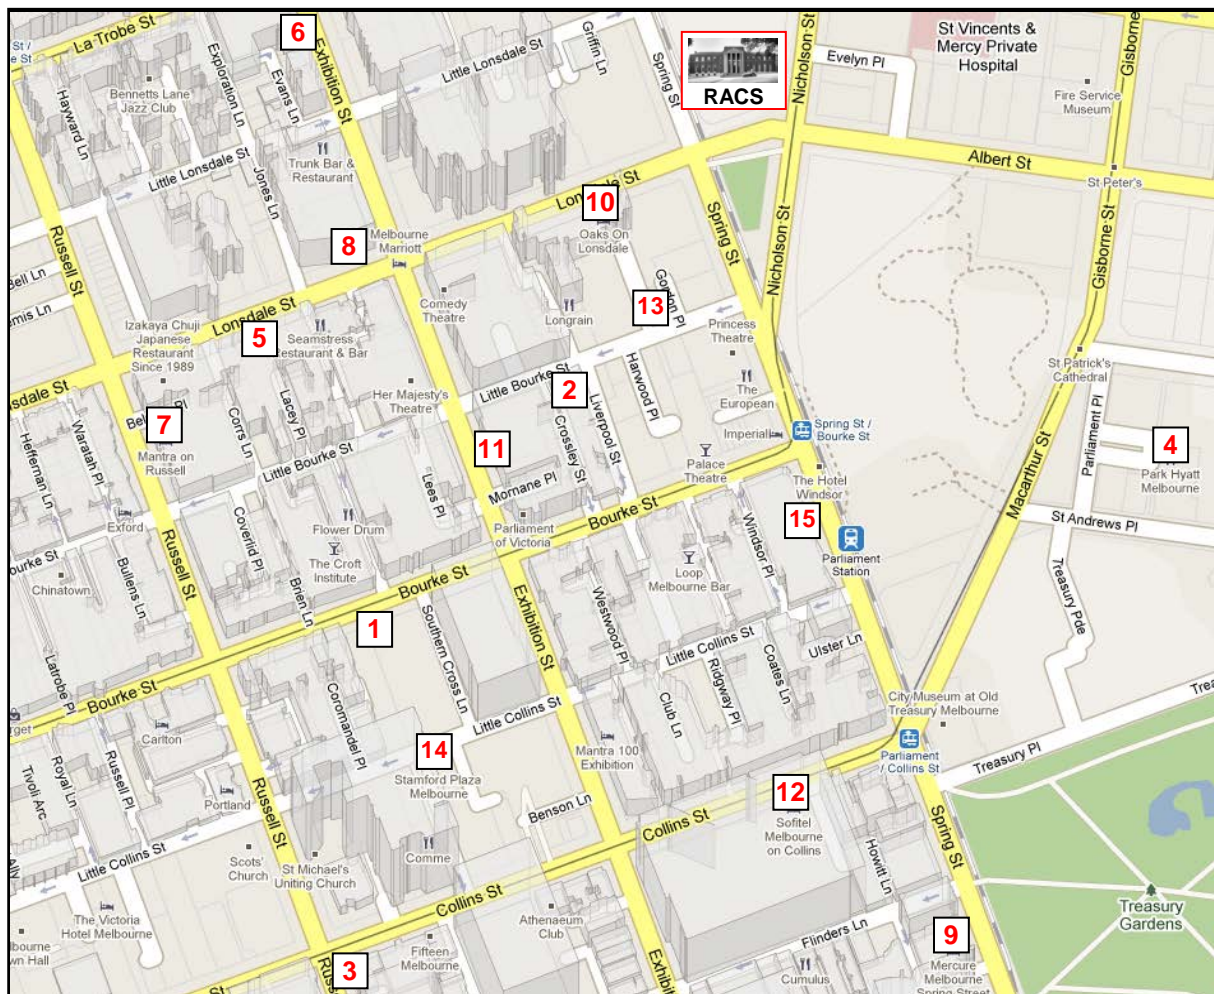

Nearby Hotels and Accommodation

Listed below are hotels situated near the Royal Australasian College of Surgeons. Please note these hotels are included only because of their proximity to the College and are not endorsed by the College in any way. The most distant hotel shown on the map is approximately 750 metres (a 10 minute walk).