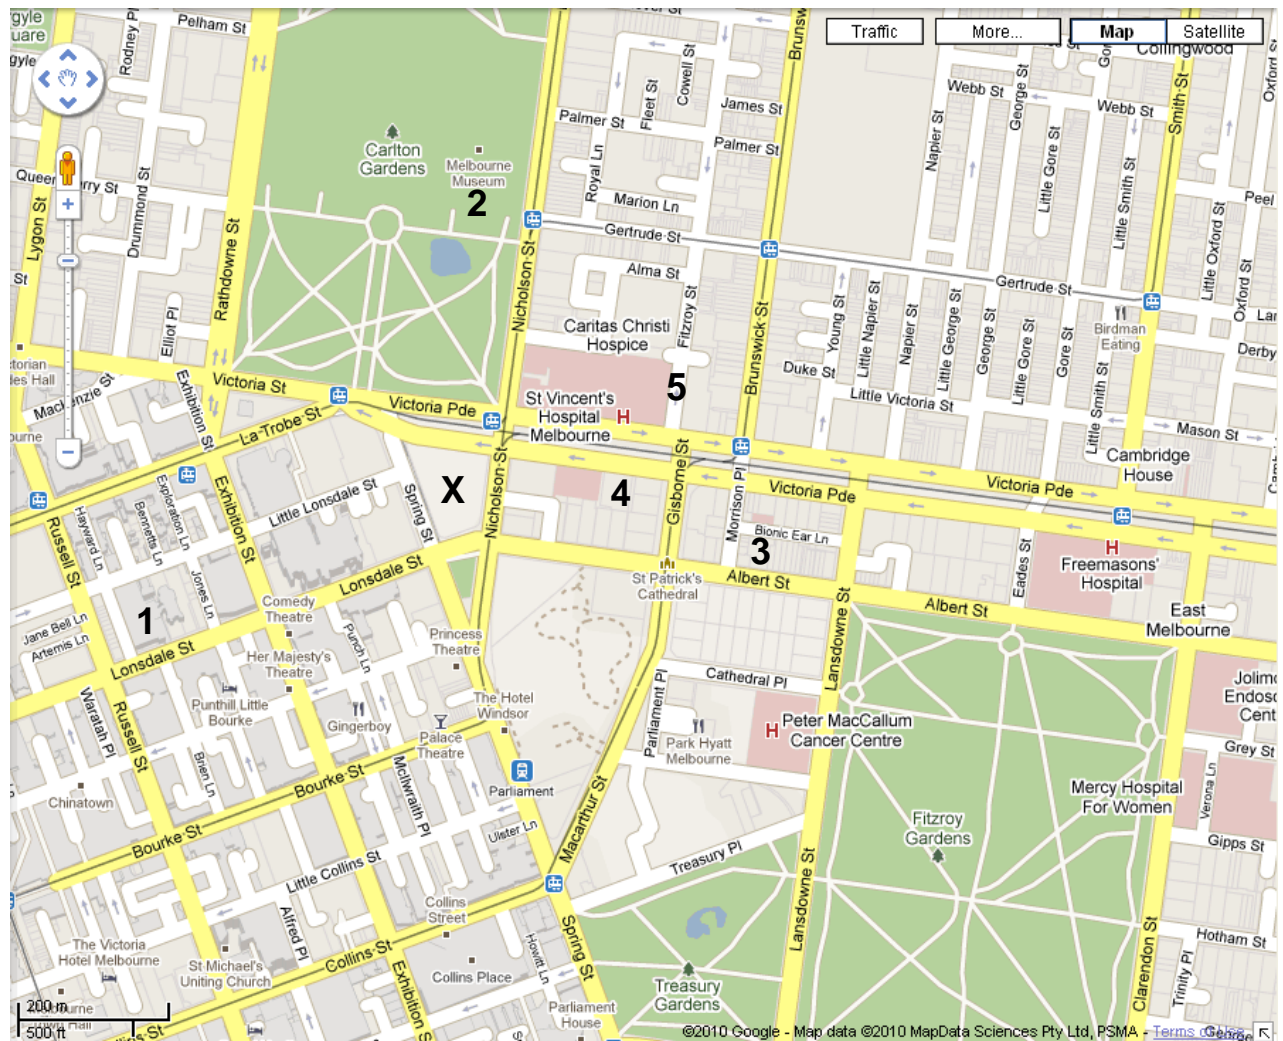

Parking

St Vincent's & Mercy Private Hospital (03) 9288 4799

Access via Fitzroy St off Victoria Parade

Hours of Operation

7 days, 6:30am-10:30pm

Car park rates

Metered parking near hospital. Please note parking restrictions as officers are vigilant.

Disabled parking

Yes

Height clearance

Car park height clearance is 2.0m.

Walking distance from College

Approx 6 minutes.

Key:

Royal Australasian College of Surgeons	X
150 Lonsdale Street Wilson Parking	1
Melbourne Museum	2
Eye & Ear Hospital	
410 Albert Street Wilson Parking	3
90 Victoria Parade Wilson Parking	4
St Vincent's & Mercy Private Hospital	5

Royal Australasian College of Surgeons, 250-290 Spring Street, East Melbourne 3002